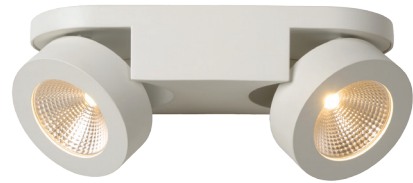

Wall light **MITRAX**
33258/05/31

- 1x5W/INTEGRATED CREE LED/
3000K/450lm/incl.
- H: 5,6cm-12cm/ W: 10cm/L: 15,7cm
- White
- Aluminium

33258/10/31

- 2x5W/INTEGRATED CREE LED/
3000K/2x450lm/incl.
- H: 5,6cm-12cm/W: 10cm/L: 26cm
- White
- Aluminium

Helioff
COLLECTION

Ceiling light **MITRAX**
33158/10/31

- 2x5W/INTEGRATED CREE LED
/3000K/2x450lm/incl.
- H: 5,8-12cm/W: 10cm/L: 26cm
- White
- Aluminium

33159/10/31

- 2x5W/INTEGRATED CREE LED
/3000K/2x450lm/incl.
- H: 16-17cm/W: 10cm/L: 24cm
- Base: W10cm/L: 10cm
- White
- Aluminium

Ceiling light **MITRAX**
33158/15/31

- 3x5W/INTEGRATED CREE LED
/3000K/3x450lm/incl.
- H: 5,5-12,5cm/W: 10cm/L: 54cm
- White
- Aluminium

33158/20/31

- 4x5W/INTEGRATED CREE LED
/3000K/4x450lm/incl.
- H: 5,5-12,5cm/W: 10cm/L:76cm
- White
- Aluminium